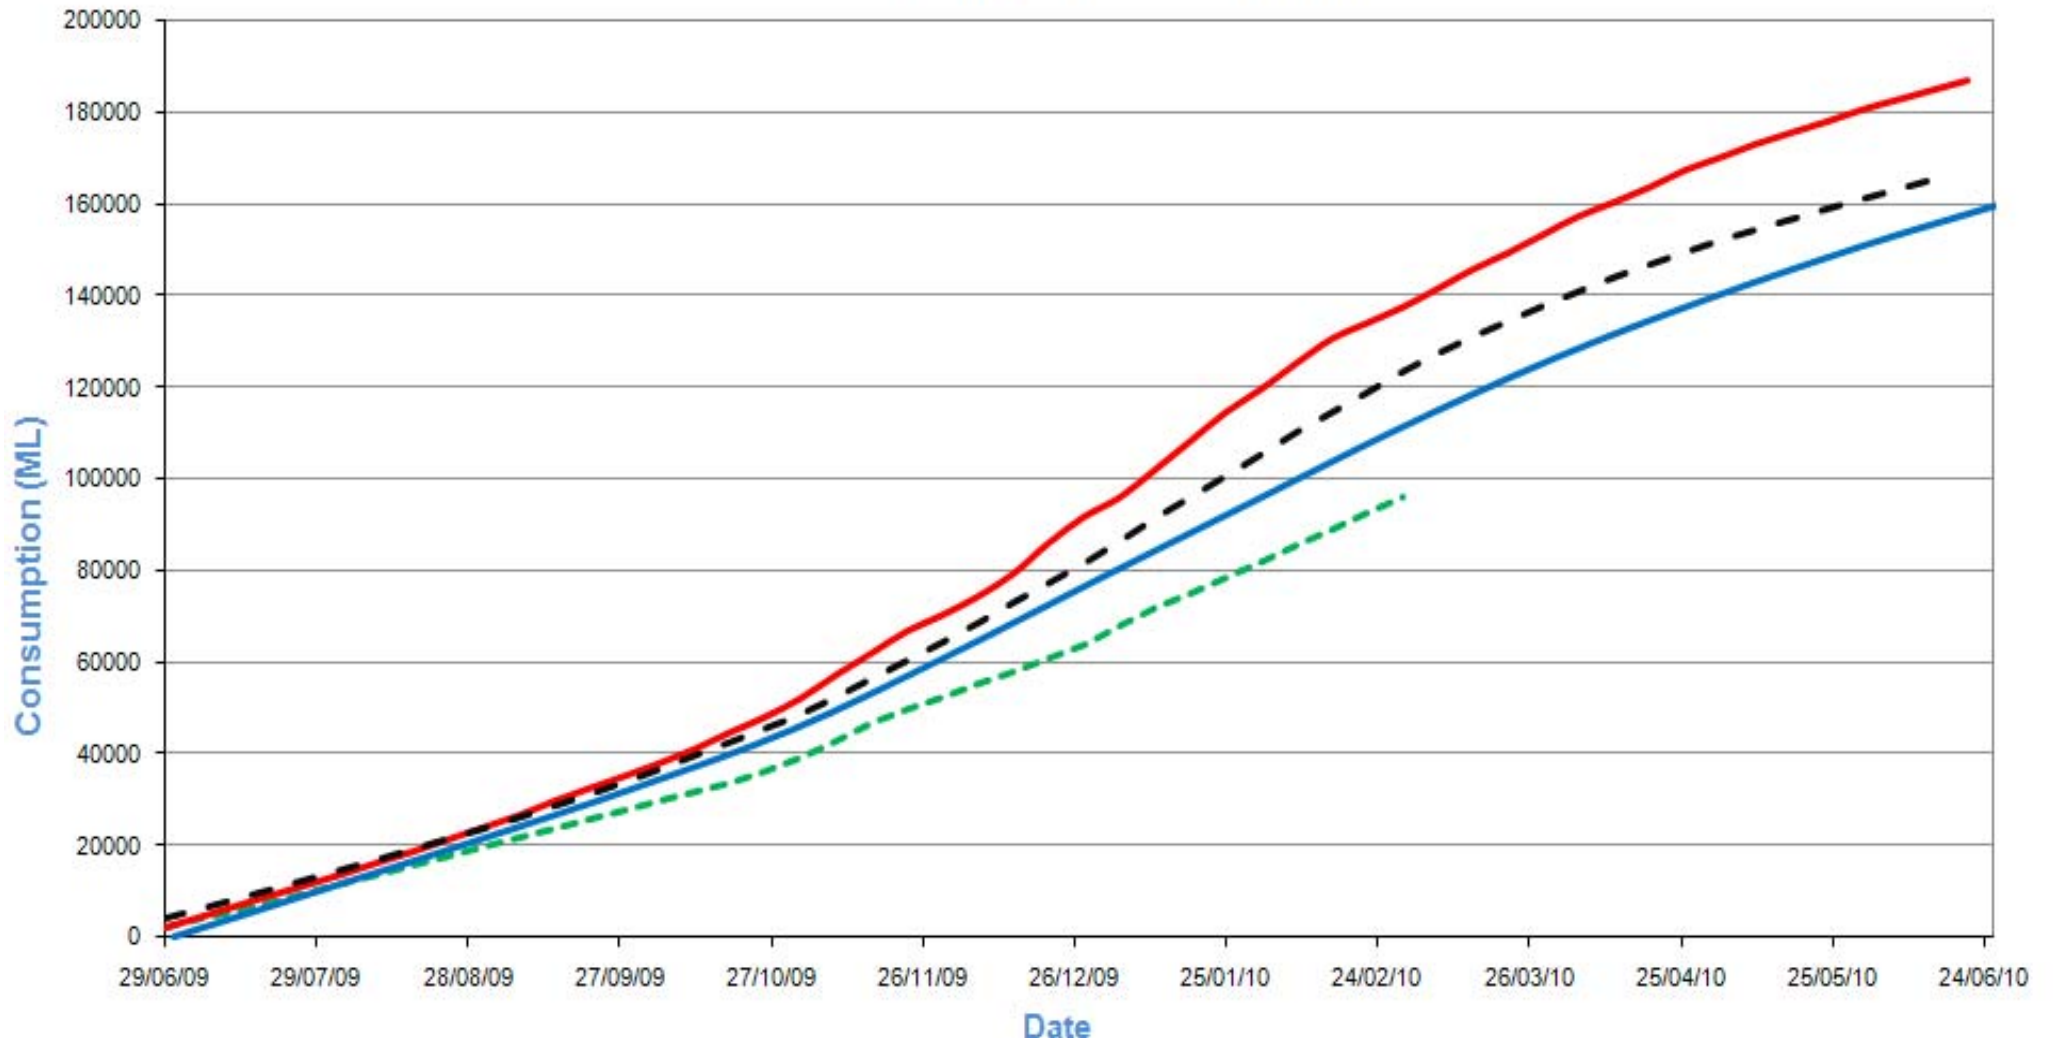

Adelaide Cumulative Consumption

How we are tracking under water restrictions

Compared to our target under enhanced level 3 water restrictions we are currently tracking: **BELOW TARGET**

Help keep up the good work, visit our Interactive House + Garden calculate how to save more water inside and outside your home.